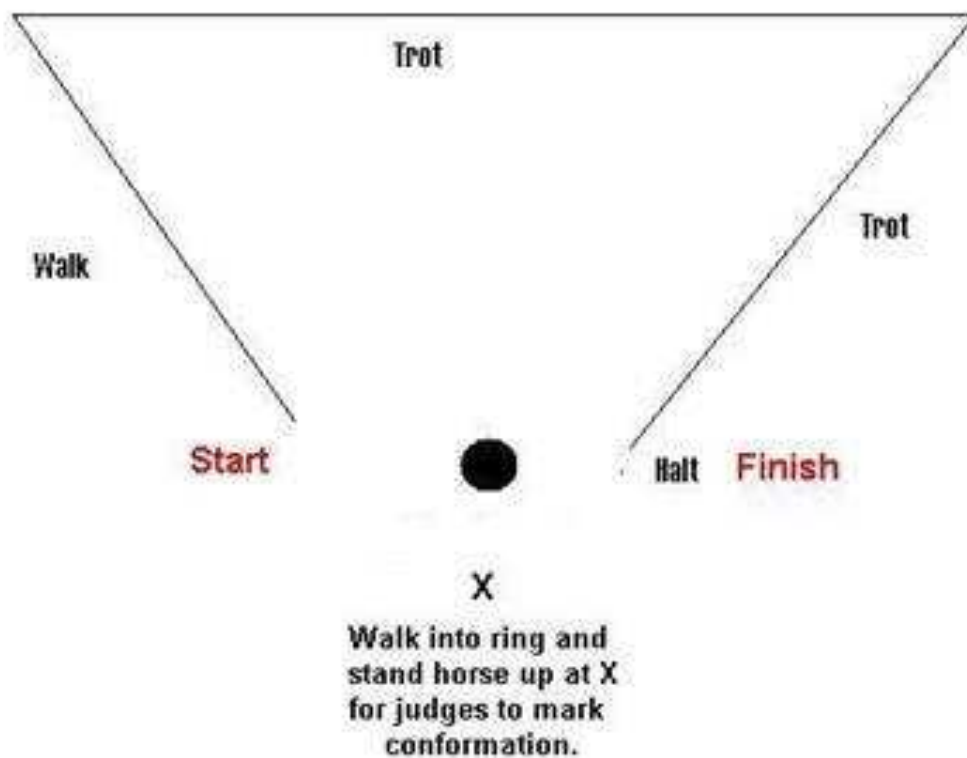

REGISTERED INHAND CLASS WORKOUT

Horse must be registered with the NZPths in its correct division and the owner a current financial member.
To be judged on ideal horse as to the NZPths standards

POINTS ALLOCATION

Colour & Pattern	10
Conformation	10
Movement	10
Manners	10
Handling	10
Total	50 points